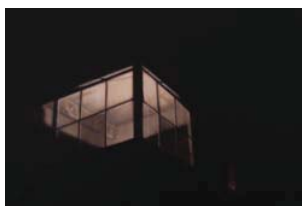

Debbie Pridmore  
non-sequential  
3-18 December 2010

List of Works

Warehouse / Moon, acrylic on canvas, 2010.

Door / Dog, acrylic on canvas, 2010.

Man / Woman, acrylic on canvas, 2010.

Man II / Man III, acrylic on canvas, 2010.

Tent, acrylic on canvas, 2010.

All prices include G.S.T

beam contemporary

level 1 / 30 Guildford Lane Melbourne 3000  
Ph: (03) 9670 4443 [info@beamcontemporary.com.au](mailto:info@beamcontemporary.com.au)